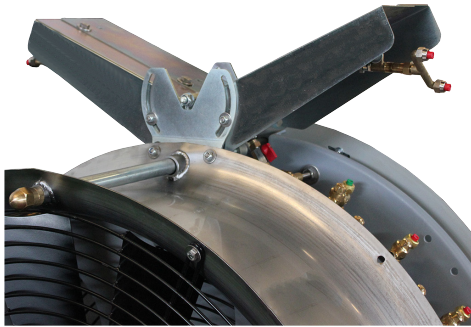

DEFLECTORS

REFERENCE

315.212.000.00

Description

"V" Deflector with nozzle holders for the ø900 VPS, VTS and VB Series

REFERENCE

315.213.000.00

Description

"V" Double deflector with nozzle holders for the ø900 VTS Series

Description

Deflector special for big trees with nozzle holders for the ø1000 VT-10A Series