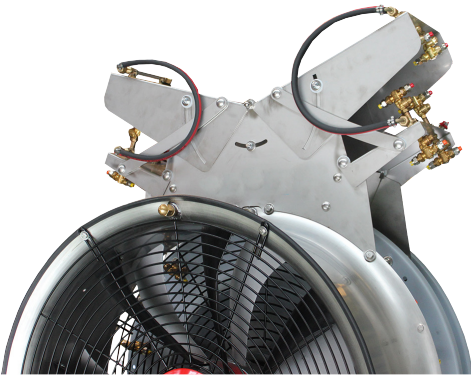

DEFLECTORS

REFERENCE

315.212.000.00

Description

"V" Deflector with nozzle holders for the ø900 VPS, VTS and VB Series

REFERENCE

315.213.000.00

Description

"V" Double deflector with nozzle holders for the ø900 VTS Series

Description

Deflector special for big trees with nozzle holders for the ø1000 VT-10A Series